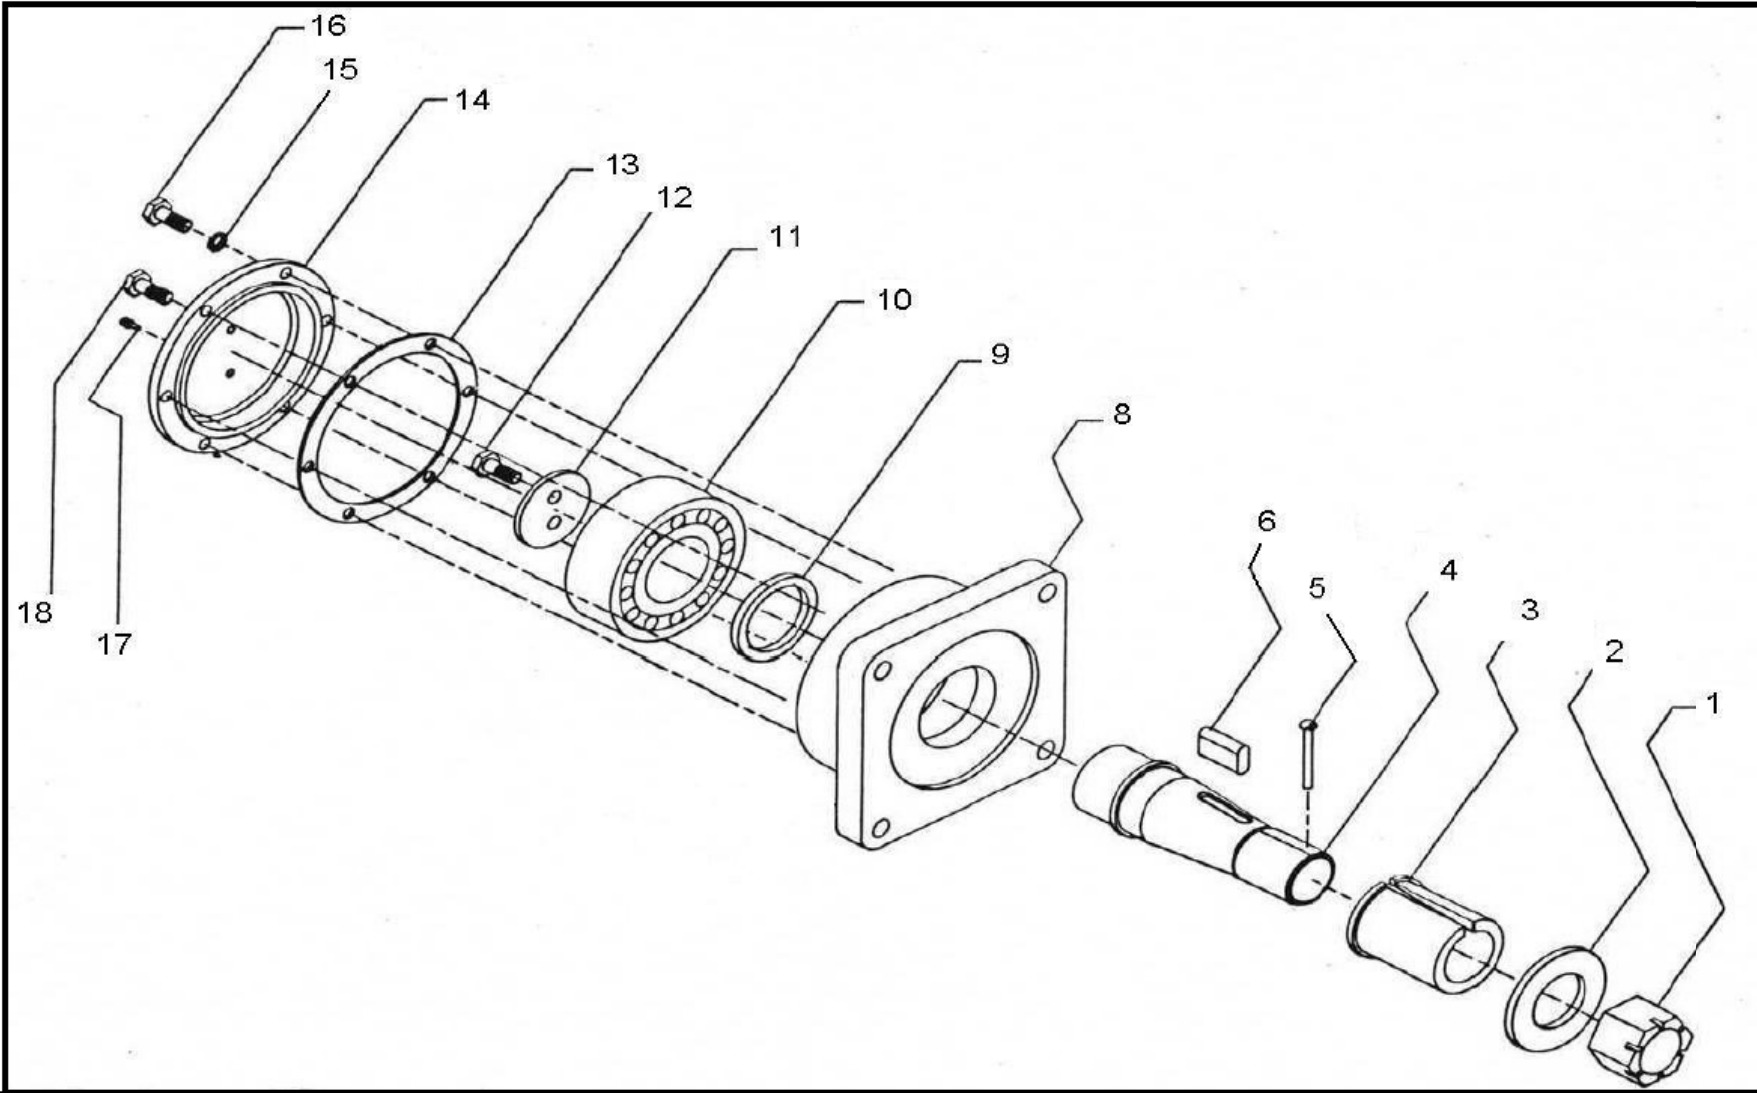

LS Petrochem Equipment Corp.

Part Name

CRANK PIN ASSEMBLY

Assy No.

LS Petrochem Equipment Corp.

LS Petrochem Equipment Corp.

Item No.	Part No.	Description	Qty req'd	Comment
		CRANK PIN ASSEMBLY		
1		Crank pin castle nut	1	
2		Crank pin spacer	1	
3		Crank pin sleeve	1	
4		Crank pin shaft	1	
5		Crank pin cotter pin	1	
6		Crank pin key	1	
7				
8		Crank pin housing	1	
9		Crank pin oil seal	1	
10		Crank pin bearing	1	
11		Crank pin end plate	1	
12		Crank pin end plate bolt	2	
13		Crank pin gasket	1	
14		Crank pin cover plate	1	
15		Crank pin cover plate lock washer	6	
16		Crank pin cover plate bolt	6	
17		Crank pin grease zerk	1	
18		Crank pin grease relief	1	
19				
20				
21				
22				
23				
24				
25				
26				
27				